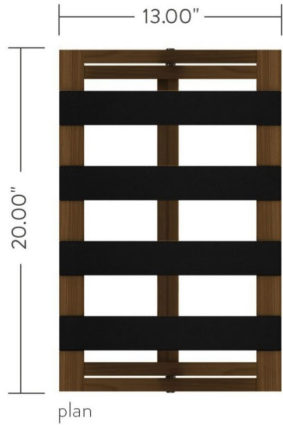

Wood Luggage Rack - *Evolution Series*

Shown in Teak Sungkai with Black Webbing Straps

- Hand-crafted from solid wood
- Holds up to 200lbs static weight
- Available in a variety of wood tones
- Durable black webbing straps

Wood Luggage Rack - *Evolution Series*

Illustrative images of selective options

Sungkai Wood Tone Options

White-Washed

Light Gray

Natural

Teak

Java