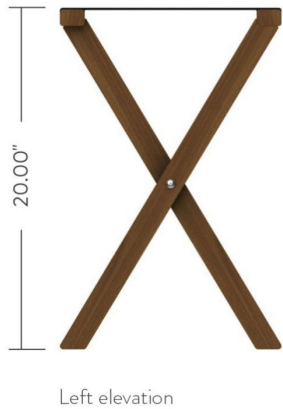

Wood Luggage Rack - *Evolution Series*

Shown in Teak Sungkai with Black Webbing Straps

- Hand-crafted from solid wood
- Holds up to 200lbs static weight
- Available in a variety of wood tones
- Durable black webbing straps